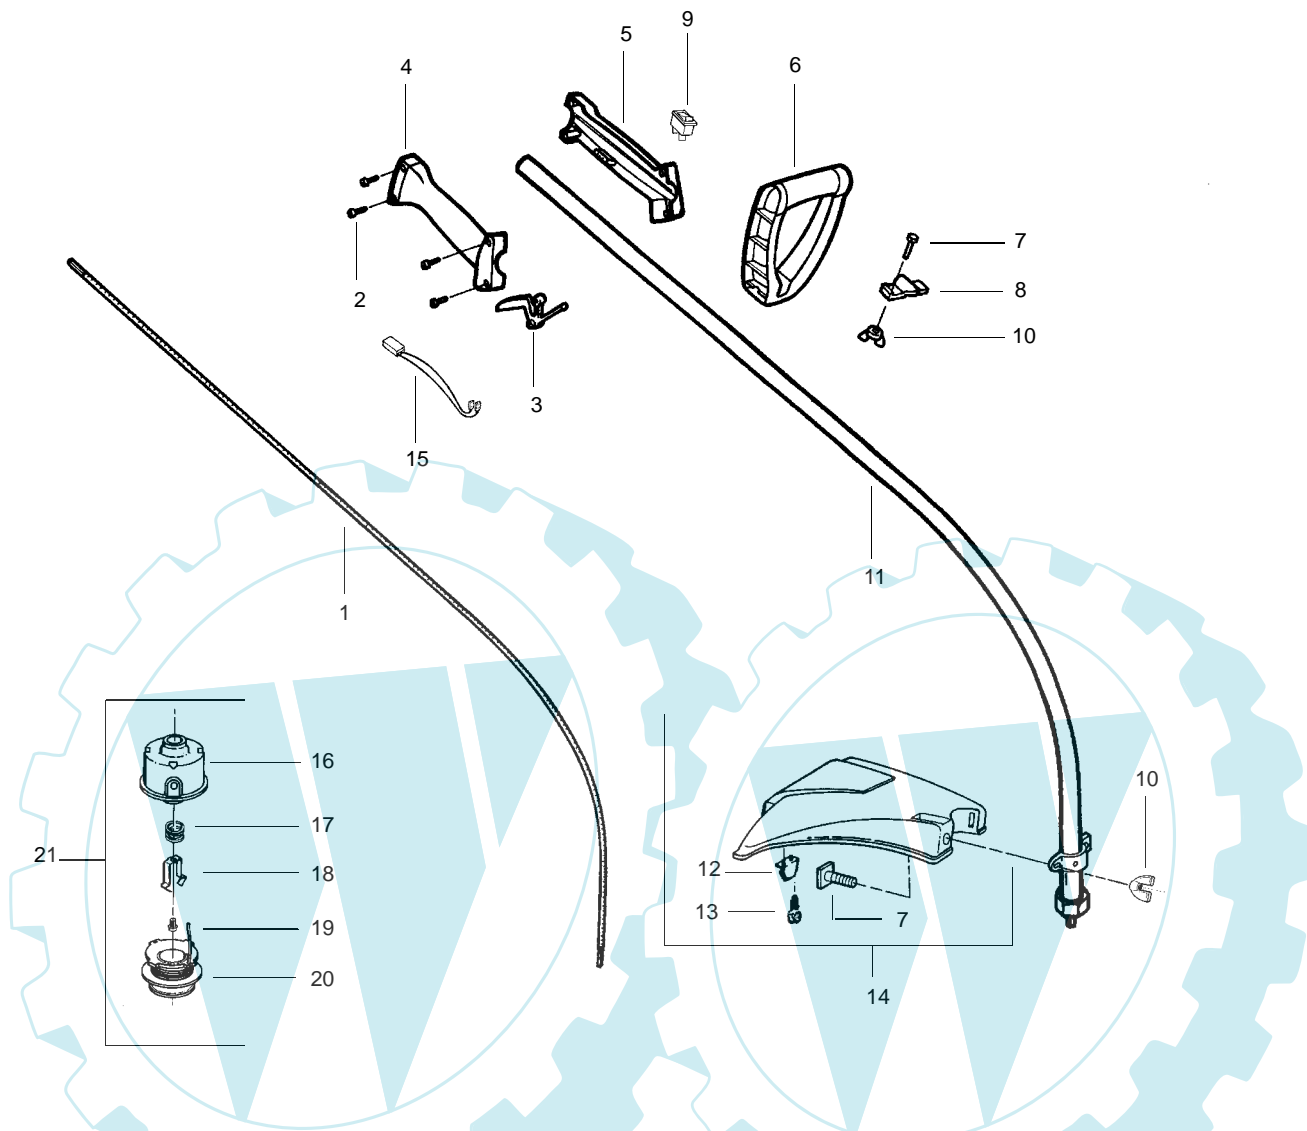

PARTS LIST NO. 530087915		MCCULLOCH PARTS LIST	MODEL(s) TRIMMAC 210
DATE 1/31/02	Replaces 530087915 - 8/27/01	<b>Note:</b> Illustration may differ from actual model due to design changes	PAGE NO. 1

Ref.	Part No.	Description	Ref.	Part No.	Description
1.	530095613	Drive Shaft - 45"	14.	530069686	Shield Kit Ass'y. (Incl. 7, 10, 12 & 13)
2.	530016273	Screw - Throttle Hsg.	15.	530049072	Switch - Wire Ass'y.
3.	530038682	Trigger	16.	530069690	Hub Ass'y.
4.	530038581	Throttle Hsg. (Right)	17.	530401464	Spring - Compression
5.	530038580	Throttle Hsg. (Left)	18.	530401466	Clip - Retainer
6.	530038708	Assist Handle	19.	530401467	Screw w/Washer - Head
7.	530015820	Bolt - Handle/Shield	20.	538248287	Spool w/Line
8.	530094742	Clamp - Handle	21.	538248285	Cutting Head (Incl. 16-20)
9.	530069572	Switch Kit			
10.	530401992	Wingnut - Handle/Shield			
11.	530069883	Drive Shaft Hsg. Ass'y			
12.	530052287	Line Limiter			
13.	530015957	Screw - Line Limiter			
				Not Shown	
				-	Operator Manual
				530088203	Scan
				530088204	Euro

✓ = NEW PART NUMBER FOR THIS IPL    ★ = REFER TO THE SERVICE REFERENCE INDICATED FOR MORE INFORMATION. (LOCATED AT END OF IPL)

PARTS LIST NO. 530087915		MCCULLOCH PARTS LIST	MODEL(s) TRIMMAC 210
DATE 1/31/02	Replaces 530087915 - 8/27/01		<b>Note:</b> Illustration may differ from actual model due to design changes

✓ = NEW PART NUMBER FOR THIS IPL

\* = REFER TO THE SERVICE REFERENCE INDICATED FOR MORE INFORMATION. (LOCATED AT END OF IPL)

PARTS LIST NO. 530087915		MCCULLOCH PARTS LIST	MODEL(s) TRIMMAC 210
DATE 1/31/02	Replaces 530087915 - 8/27/01		NOTE: Illustration may differ from actual model due to design changes

**Carburetor Assembly #530069754 WA226**

Ref.	Part No.	Description
1.	530038404	Limiter Cap
2.	530069838	Carburetor Repair Kit (● Indicates Contents)
3.	530069844	Gasket/Diaphragm Kit (KIT= Indicates Contents)
4.	530035296	Idle Screw & Spring Kit
5.	530035342	Low Speed Spring
6.	530035341	Low Speed Needle