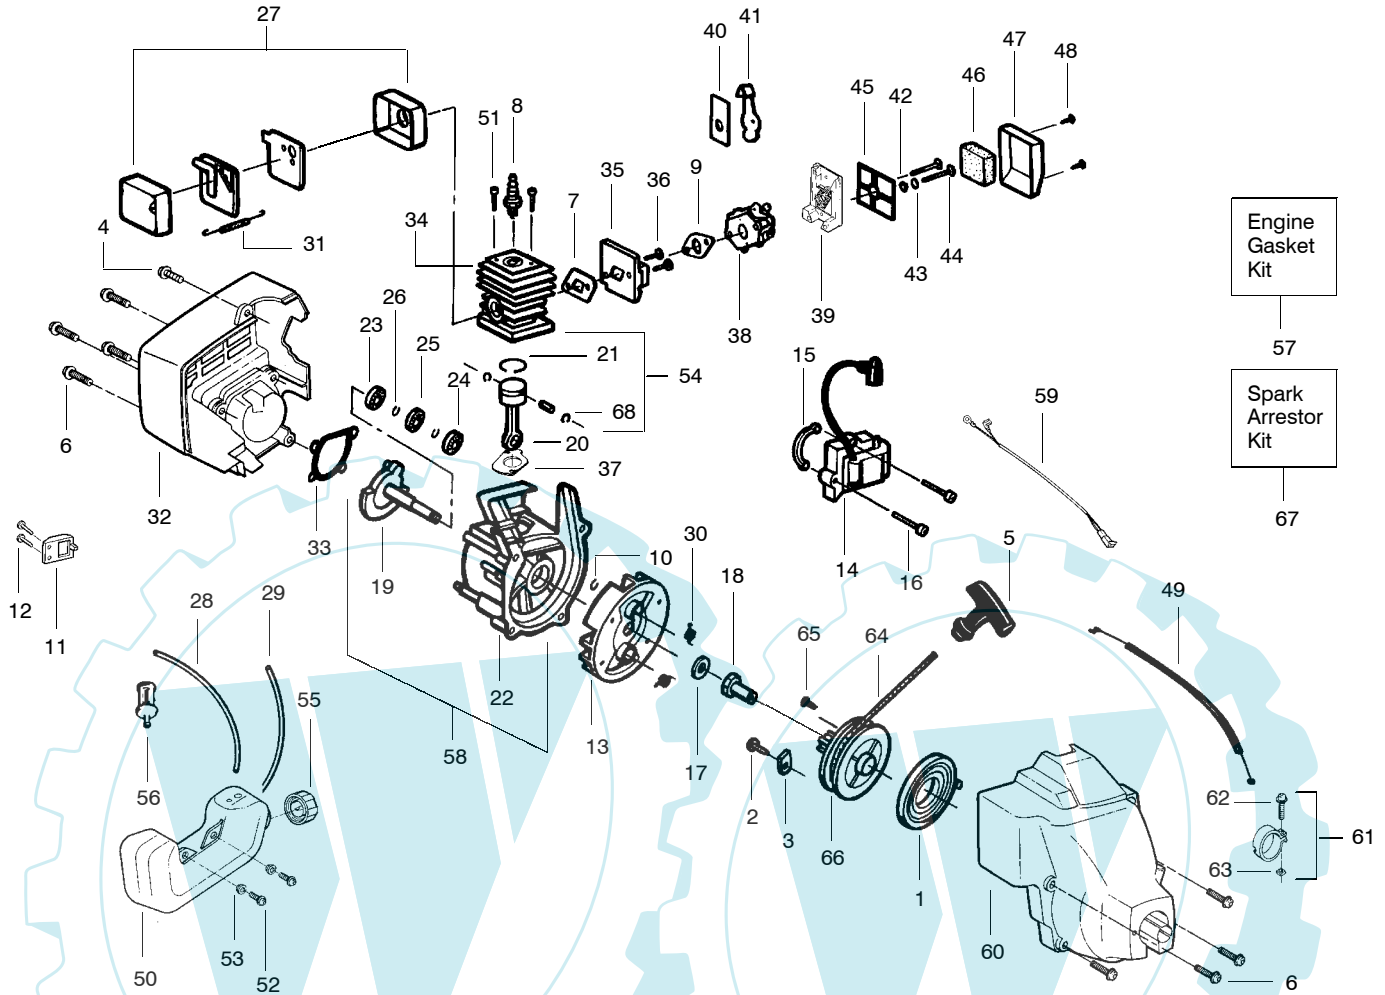

PARTS LIST NO. 530087915		MCCULLOCH PARTS LIST	MODEL(s) TRIMMAC 210
DATE 1/31/02	Replaces 530087915 - 8/27/01	<b>Note:</b> Illustration may differ from actual model due to design changes	PAGE NO. 1

Ref.	Part No.	Description	Ref.	Part No.	Description
1.	530095613	Drive Shaft - 45"	14.	530069686	Shield Kit Ass'y. (Incl. 7, 10, 12 & 13)
2.	530016273	Screw - Throttle Hsg.	15.	530049072	Switch - Wire Ass'y.
3.	530038682	Trigger	16.	530069690	Hub Ass'y.
4.	530038581	Throttle Hsg. (Right)	17.	530401464	Spring - Compression
5.	530038580	Throttle Hsg. (Left)	18.	530401466	Clip - Retainer
6.	530038708	Assist Handle	19.	530401467	Screw w/Washer - Head
7.	530015820	Bolt - Handle/Shield	20.	538248287	Spool w/Line
8.	530094742	Clamp - Handle	21.	538248285	Cutting Head (Incl. 16-20)
9.	530069572	Switch Kit			
10.	530401992	Wingnut - Handle/Shield			
11.	530069883	Drive Shaft Hsg. Ass'y			
12.	530052287	Line Limiter			
13.	530015957	Screw - Line Limiter			
				Not Shown	
				-	Operator Manual
				530088203	Scan
				530088204	Euro

✓ = NEW PART NUMBER FOR THIS IPL    ★ = REFER TO THE SERVICE REFERENCE INDICATED FOR MORE INFORMATION. (LOCATED AT END OF IPL)

PARTS LIST NO. 530087915		MCCULLOCH PARTS LIST	MODEL(s) TRIMMAC 210
DATE 1/31/02	Replaces 530087915 - 8/27/01		<b>Note:</b> Illustration may differ from actual model due to design changes

✓ = NEW PART NUMBER FOR THIS IPL

\* = REFER TO THE SERVICE REFERENCE INDICATED FOR MORE INFORMATION. (LOCATED AT END OF IPL)

PARTS LIST NO. 530087915		MCCULLOCH PARTS LIST	MODEL(s) TRIMMAC 210
DATE 1/31/02	Replaces 530087915 - 8/27/01		NOTE: Illustration may differ from actual model due to design changes

**Carburetor Assembly #530069754 WA226**

Ref.	Part No.	Description
1.	530038404	Limiter Cap
2.	530069838	Carburetor Repair Kit (● Indicates Contents)
3.	530069844	Gasket/Diaphragm Kit (KIT= Indicates Contents)
4.	530035296	Idle Screw & Spring Kit
5.	530035342	Low Speed Spring
6.	530035341	Low Speed Needle