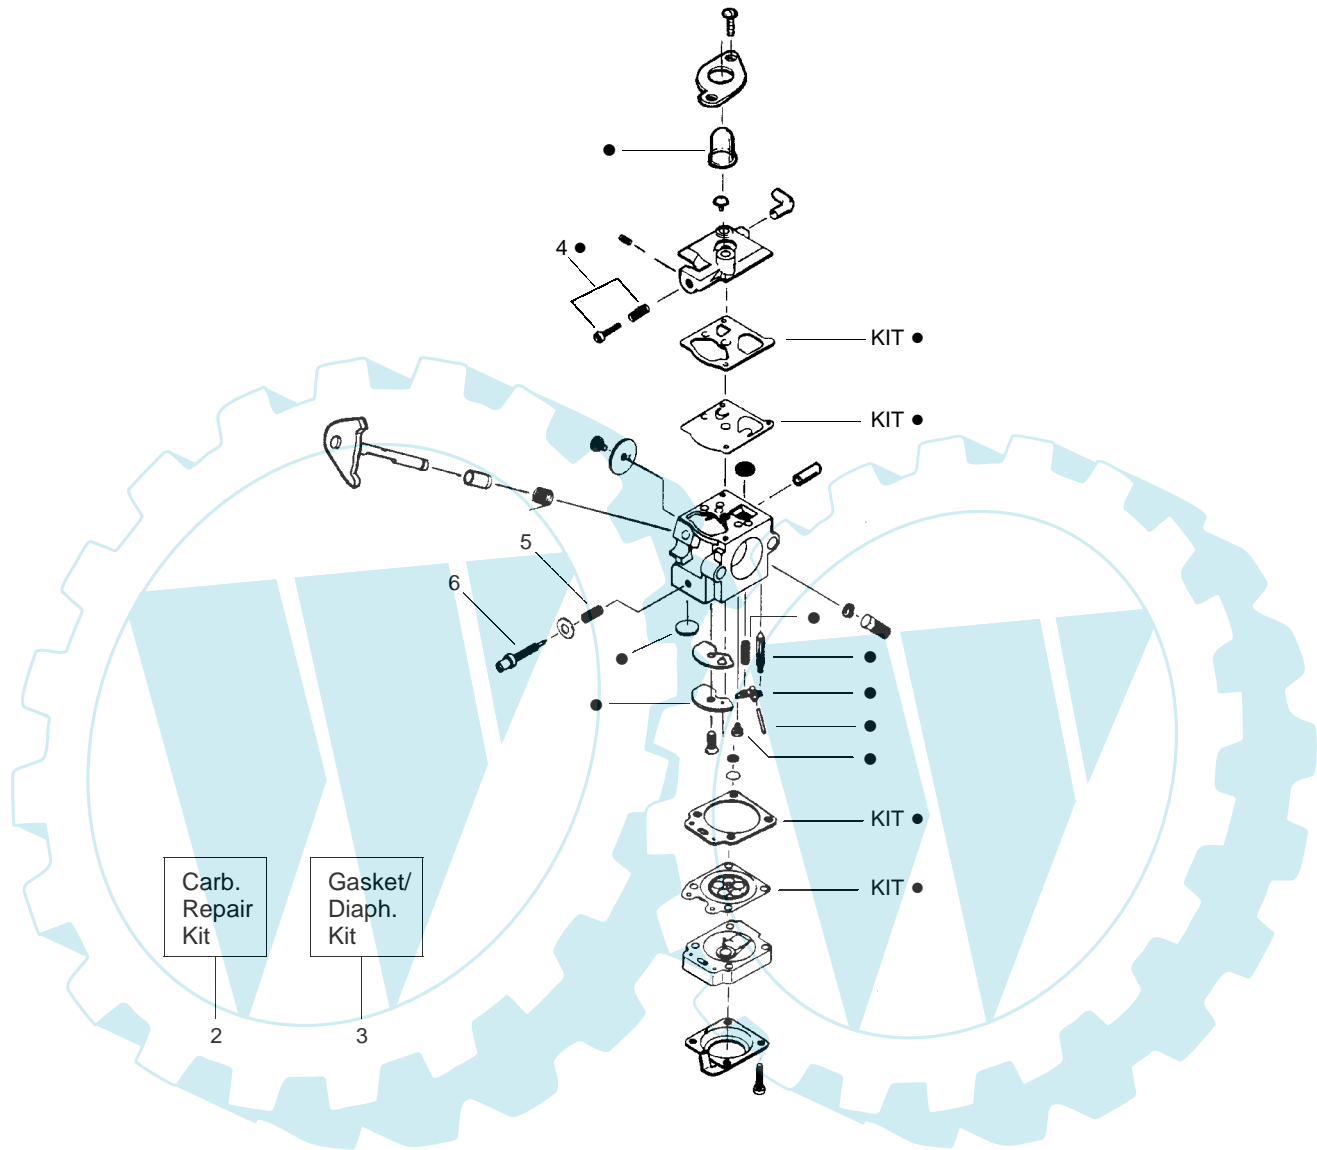

PARTS LIST NO. 530087915		MCCULLOCH PARTS LIST	MODEL(s) TRIMMAC 210
DATE 1/31/02	Replaces 530087915 - 8/27/01	<b>Note:</b> Illustration may differ from actual model due to design changes	PAGE NO. 1

Ref.	Part No.	Description	Ref.	Part No.	Description
1.	530095613	Drive Shaft - 45"	14.	530069686	Shield Kit Ass'y. (Incl. 7, 10, 12 & 13)
2.	530016273	Screw - Throttle Hsg.	15.	530049072	Switch - Wire Ass'y.
3.	530038682	Trigger	16.	530069690	Hub Ass'y.
4.	530038581	Throttle Hsg. (Right)	17.	530401464	Spring - Compression
5.	530038580	Throttle Hsg. (Left)	18.	530401466	Clip - Retainer
6.	530038708	Assist Handle	19.	530401467	Screw w/Washer - Head
7.	530015820	Bolt - Handle/Shield	20.	538248287	Spool w/Line
8.	530094742	Clamp - Handle	21.	538248285	Cutting Head (Incl. 16-20)
9.	530069572	Switch Kit			
10.	530401992	Wingnut - Handle/Shield			
11.	530069883	Drive Shaft Hsg. Ass'y			
12.	530052287	Line Limiter			
13.	530015957	Screw - Line Limiter			
				Not Shown	
				-	Operator Manual
				530088203	Scan
				530088204	Euro

✓ = NEW PART NUMBER FOR THIS IPL    ★ = REFER TO THE SERVICE REFERENCE INDICATED FOR MORE INFORMATION. (LOCATED AT END OF IPL)

PARTS LIST NO. 530087915		MCCULLOCH PARTS LIST	MODEL(s) TRIMMAC 210
DATE 1/31/02	Replaces 530087915 - 8/27/01		<b>Note:</b> Illustration may differ from actual model due to design changes

✓ = NEW PART NUMBER FOR THIS IPL

\* = REFER TO THE SERVICE REFERENCE INDICATED FOR MORE INFORMATION. (LOCATED AT END OF IPL)

PARTS LIST NO. 530087915		MCCULLOCH PARTS LIST	MODEL(s) TRIMMAC 210
DATE 1/31/02	Replaces 530087915 - 8/27/01		NOTE: Illustration may differ from actual model due to design changes

**Carburetor Assembly #530069754 WA226**

Ref.	Part No.	Description
1.	530038404	Limiter Cap
2.	530069838	Carburetor Repair Kit (● Indicates Contents)
3.	530069844	Gasket/Diaphragm Kit (KIT= Indicates Contents)
4.	530035296	Idle Screw & Spring Kit
5.	530035342	Low Speed Spring
6.	530035341	Low Speed Needle